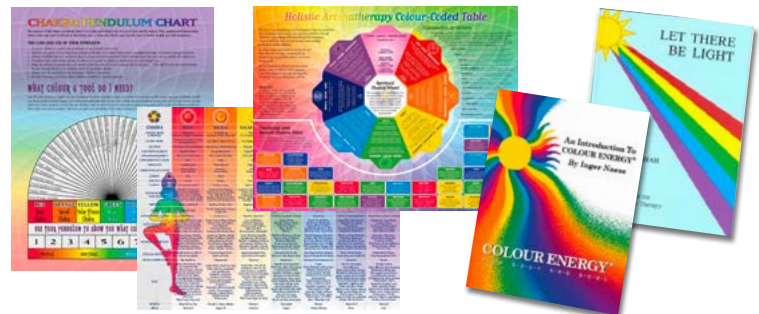

SKU #	DESCRIPTION	UPC	MSRP	PRICE
70024	30ml/1oz Spray Bottle Cardboard Display Stand & Headboard - Holds 32			19.99
70003	EO Cardboard Display Stand & Headboard – Holds 81			19.99
70023	5ml or 10ml Roll-On Bottle Cardboard Display Stand & Headboard – Holds 50			19.99
70026	Colour Bath® Bottle Display Stand & Headboard – Holds 32.			19.99
70008	Essential Oil Acrylic Display Stand & Headboard – Holds 60, Stackable			49.99
70010-12	Display Boxes: Samplers, Gemstones, etc.			12.99
70211	Colour Energy® Catalogue (Available Online Only)			FREE
70102	Colour Energy Yellow Brochures (Pkg/100)			9.99
70113 to 70130	Product Brochures (3.65" x 8.5") – Pack of 25 Beautifully designed and informative, these brochures are excellent educational tools that highlight the key benefits of each product. Perfect for retail spaces, wellness clinics, or events, they help engage your customers and encourage continued interest in the full product line. Choose from: Colour Bath®, Chakra Blends, Therapeutic Blends, Colour Your Mood Blends or Mixes, Gemstones, Floral Waters, Glasses, Candles, Chakra Light Essences, Karma Lights, Spiritual Sprays & Specialty Essences, Healing Salts			2.99 Pkg/25
70202	Biopulsar Aura/Chakra Brochures (Pkg/100), 4" x 5", 2-Fold,			38.00
70201	Biopulsar Aura/Chakra Brochures (Pkg/1000), 4" x 5", 2-Fold – Savings $30			350.00

EDUCATIONAL MATERIAL: CARDS, CHARTS, BOOKLETS

EDUCATIONAL MATERIAL: CARDS, CHARTS, BOOKLETS

Colour Energy offers a range of educational tools designed to support both beginners and experienced practitioners in the field of colour therapy. Our materials include:

- Introduction Booklet – A perfect starting point for anyone new to colour therapy.
- Comprehensive Colour Energy Book – A deep dive into the science and application of colour in healing.
- Chakra, Aromatherapy & Pendulum Charts – Fully colour-coded for easy learning and quick reference.
- Pocket-Sized Colour Card – An essential tool for daily use and intuitive connection with colour frequencies.

These resources serve as valuable guides for use in classes, personal treatments, or as part of a professional training program. Whether you're teaching or learning, they offer powerful insights into the energetic world of colour – and help you discover more about "hue" you truly are!

SKU #	DESCRIPTION	UPC	MSRP	PRICE
08413-3	Introduction to Colour Energy Booklet – Pkg/3	6-20696-80413-1	5.99 ea	8.97/3
08414	Introduction to Colour Energy Booklet, Buy 50 for only 2.50 Each – Value 149.50			125.00/50
08415-3	Laminated Colour Card – Pkg/3	6-20696-08415-5	2.99 ea	4.47/3
08416	Laminated Colour Card, Buy 100 for only 99¢ Each – Value 149.00			99.00/100
08421	Colour-Coded Chakra Chart, 8.5" x 11"	6-20696-08421-6	11.99	5.99
08422	Chakra Chart, Buy 12 & Receive 1 FREE Chart – Value 77.87			71.88/12
08441	Holistic Aromatherapy Chart, 8.5" x 11"	6-20696-08441-4	11.99	5.99
08442	Holistic Aromatherapy Chart, Buy 12 & Receive 1 FREE Chart – Value 77.87			71.88/12
08431	Pendulum Chart, 8.5" x 11"	6-20696-08431-5	11.99	5.99
08432	Pendulum Chart, Buy 12 & Receive 1 FREE Chart – Value 77.87			71.88/12
80405	Colour Energy, by Inger Naess, Hardcover Book	6-20696-80405-0	N/A	Sold Out
33468	Colour the Cosmic Code, by Anthony Cooper		49.99	24.99
BOOKLTB	Let There Be Light Book, by Darius Dinshah	9-780933-91737-9	N/A	16.99